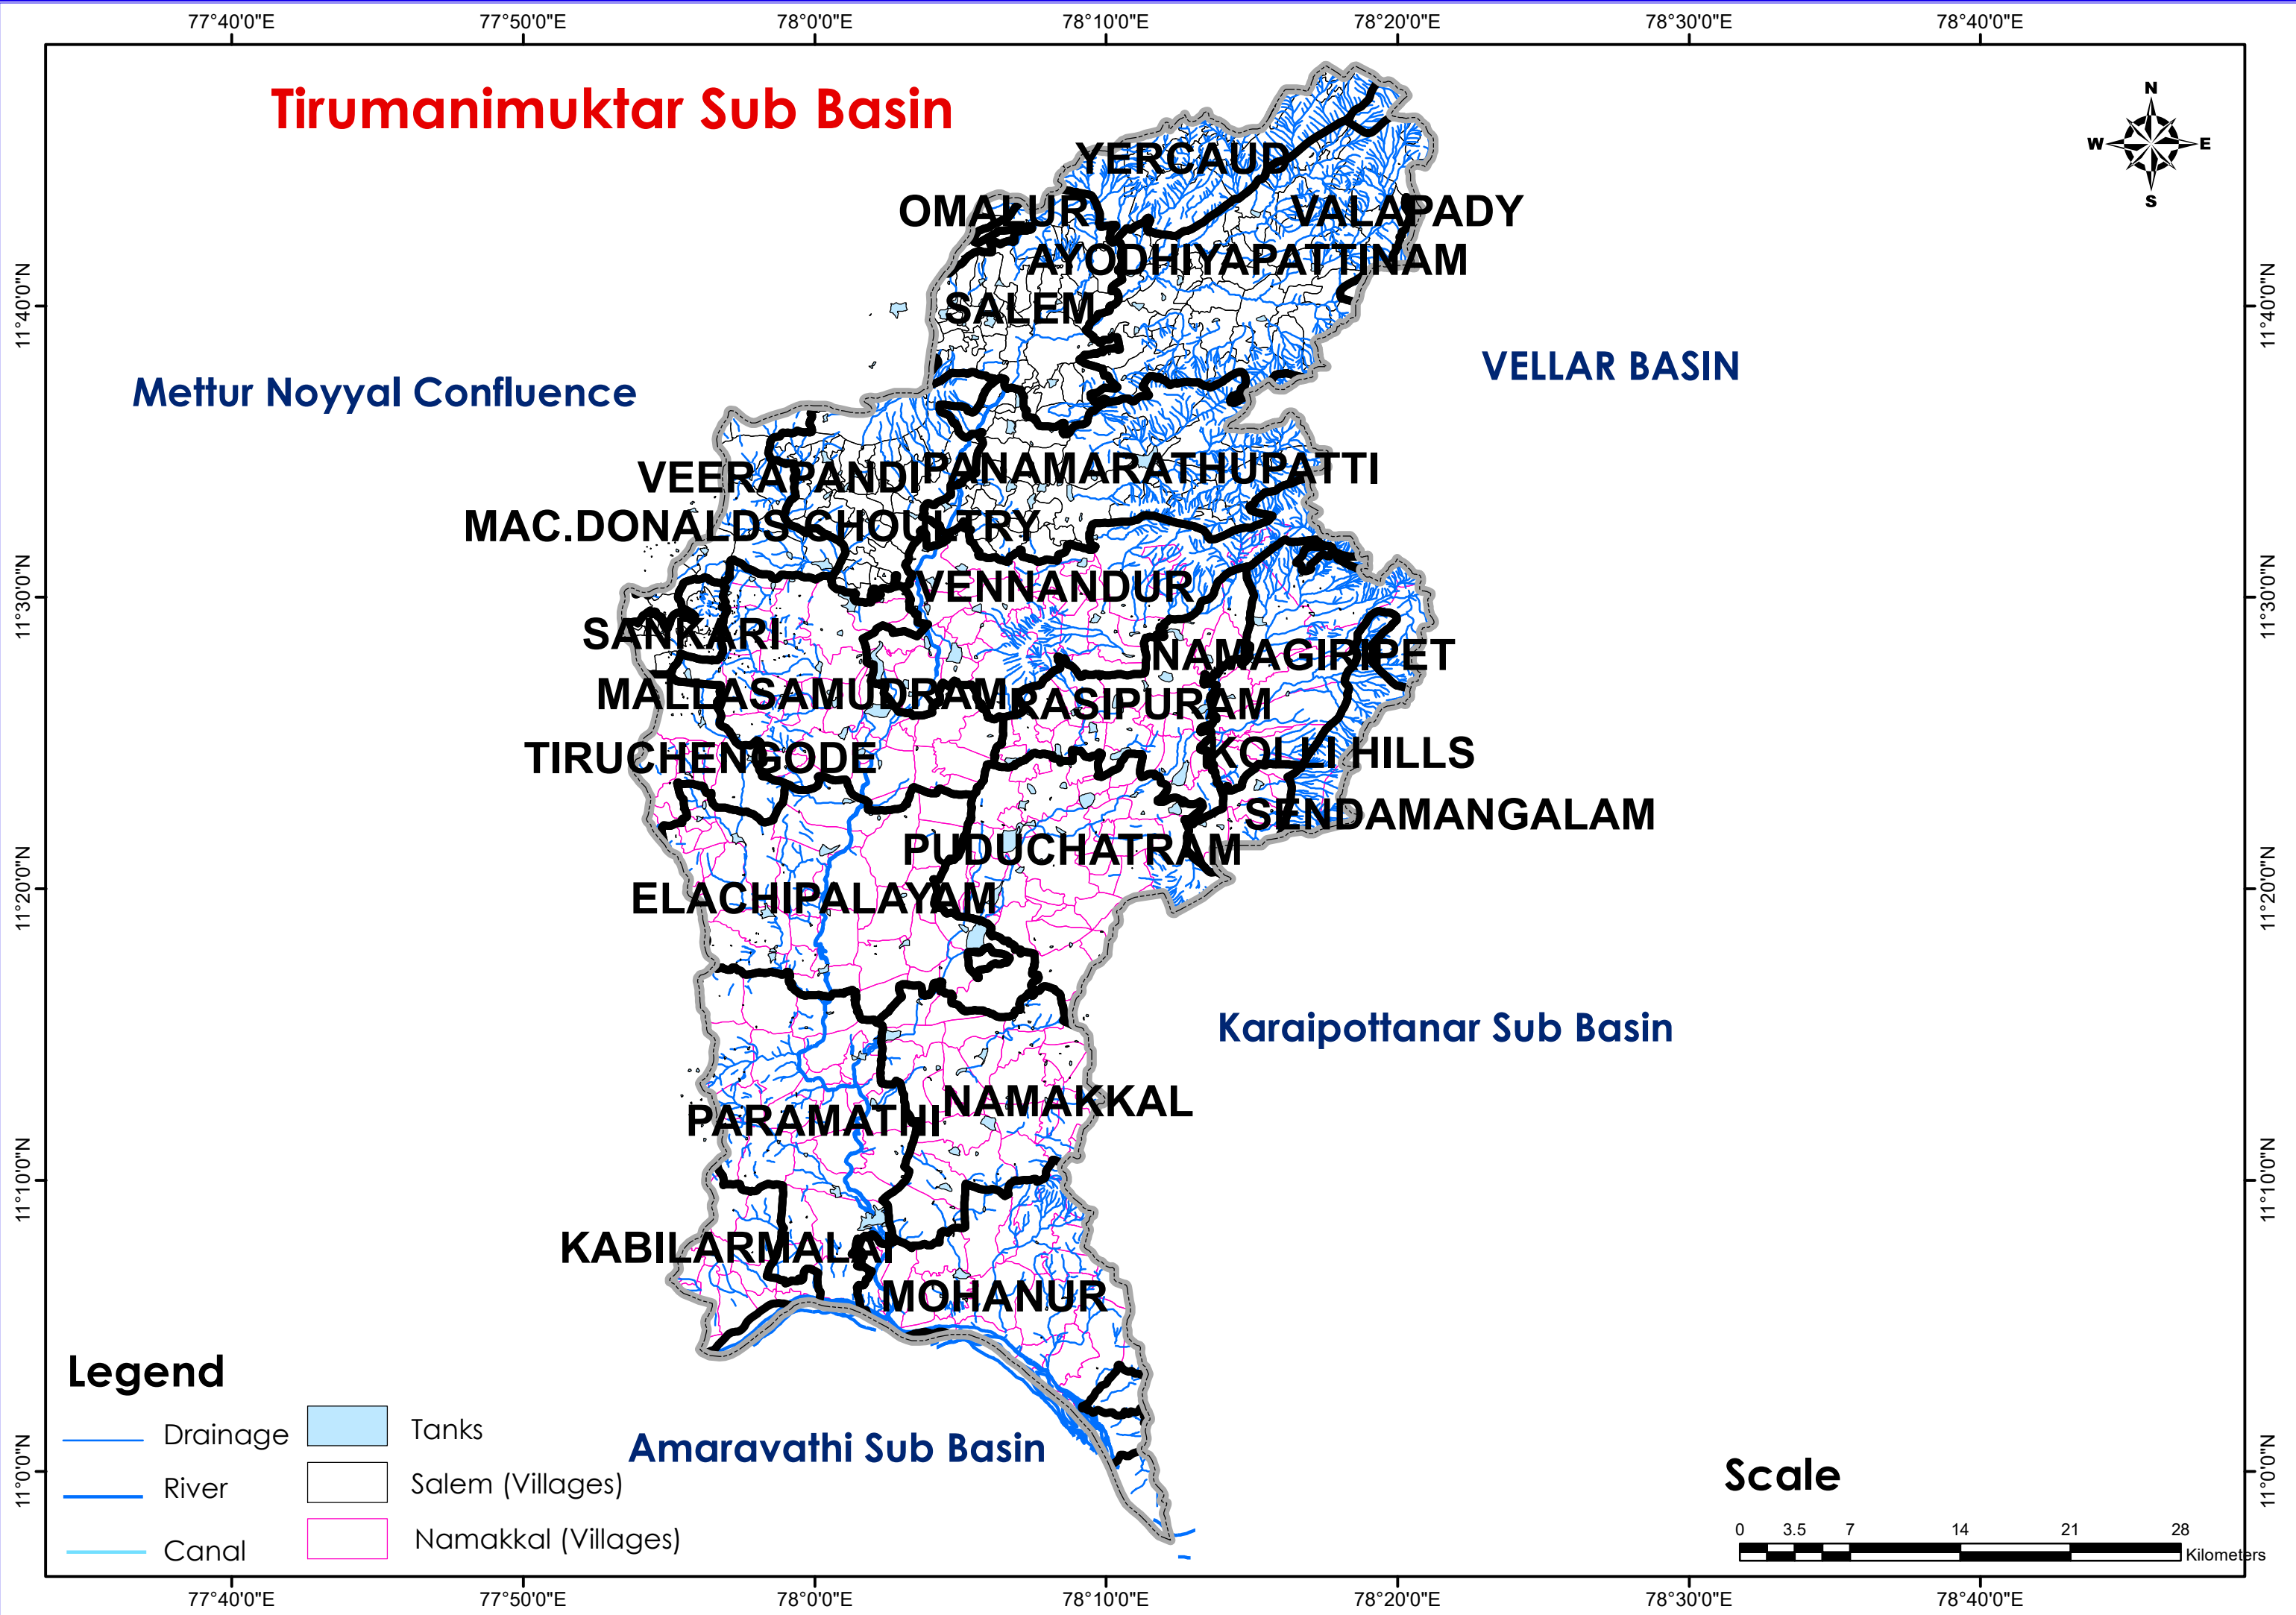

Tirumanimuktar Sub Basin

Mettur Noyyal Confluence

VELLAR BASIN

Karairottanar Sub Basin

Amaravathi Sub Basin

Legend

- Drainage
- River
- Canal
- Tanks
- Salem (Villages)
- Namakkal (Villages)

Scale