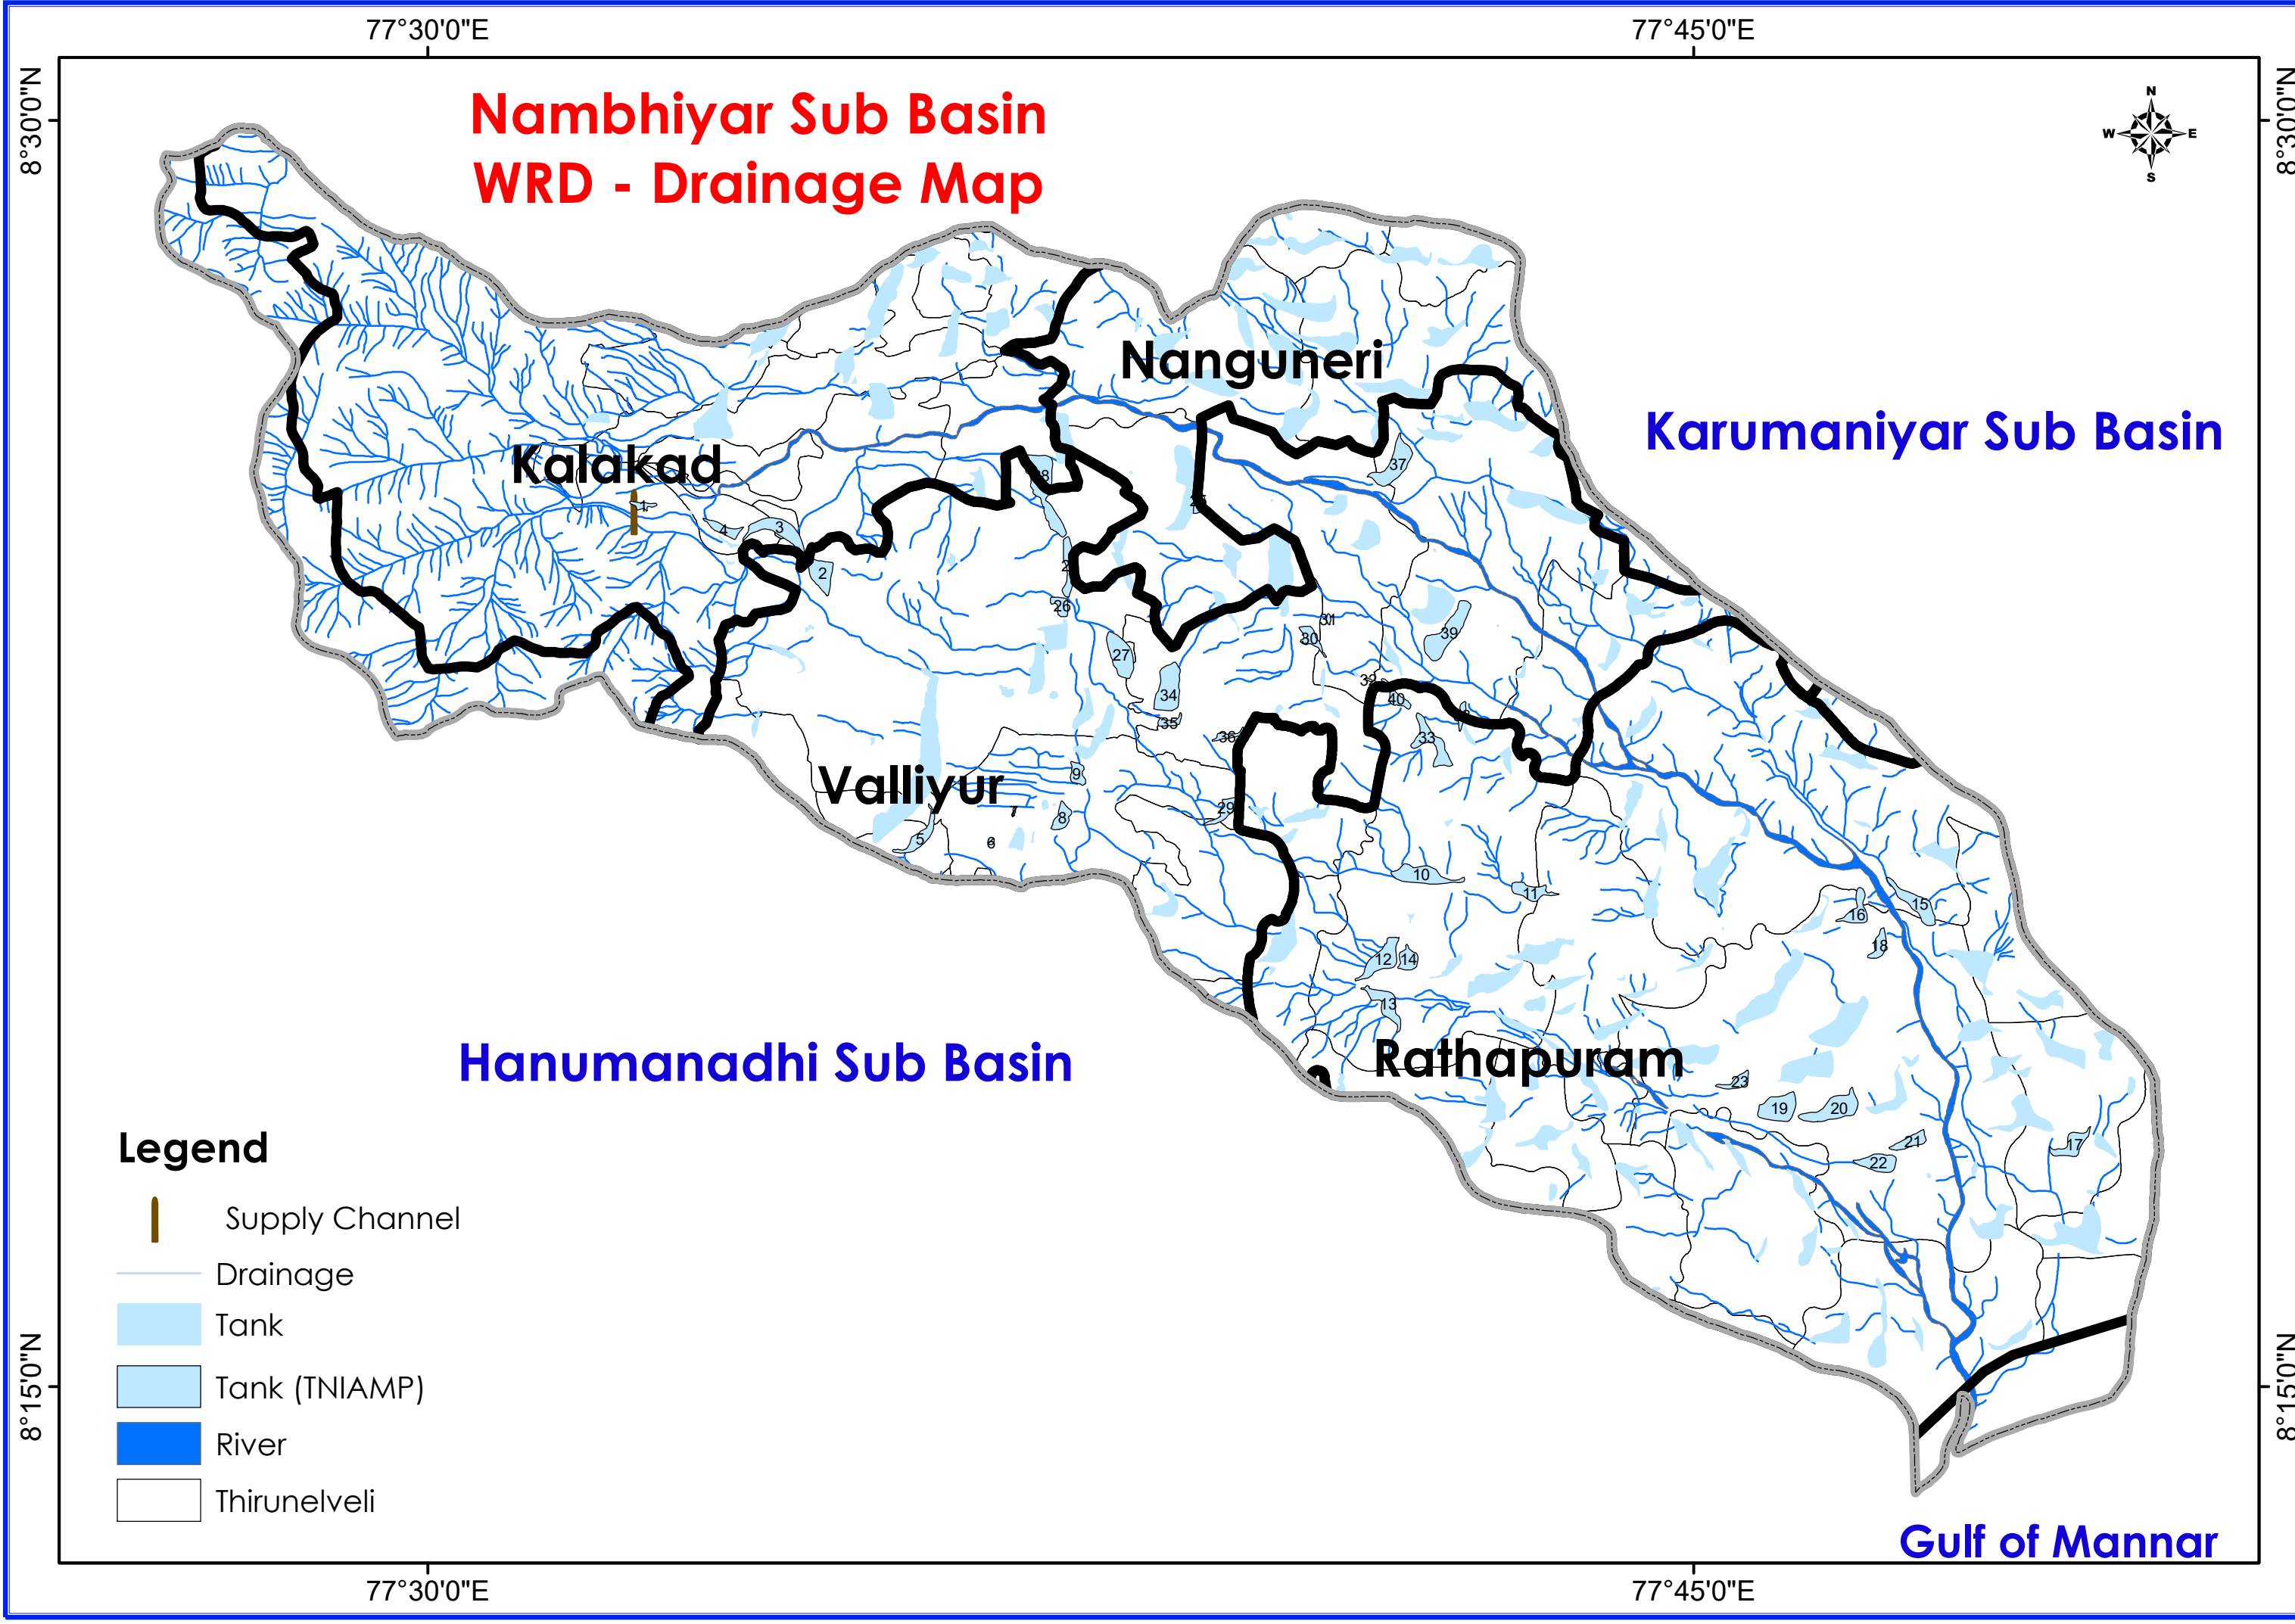

# Nambhiyar Sub Basin WRD - Drainage Map

## Legend

- Supply Channel
- Drainage
- Tank
- Tank (TNIAMP)
- River
- Thirunelveli

Gulf of Mannar