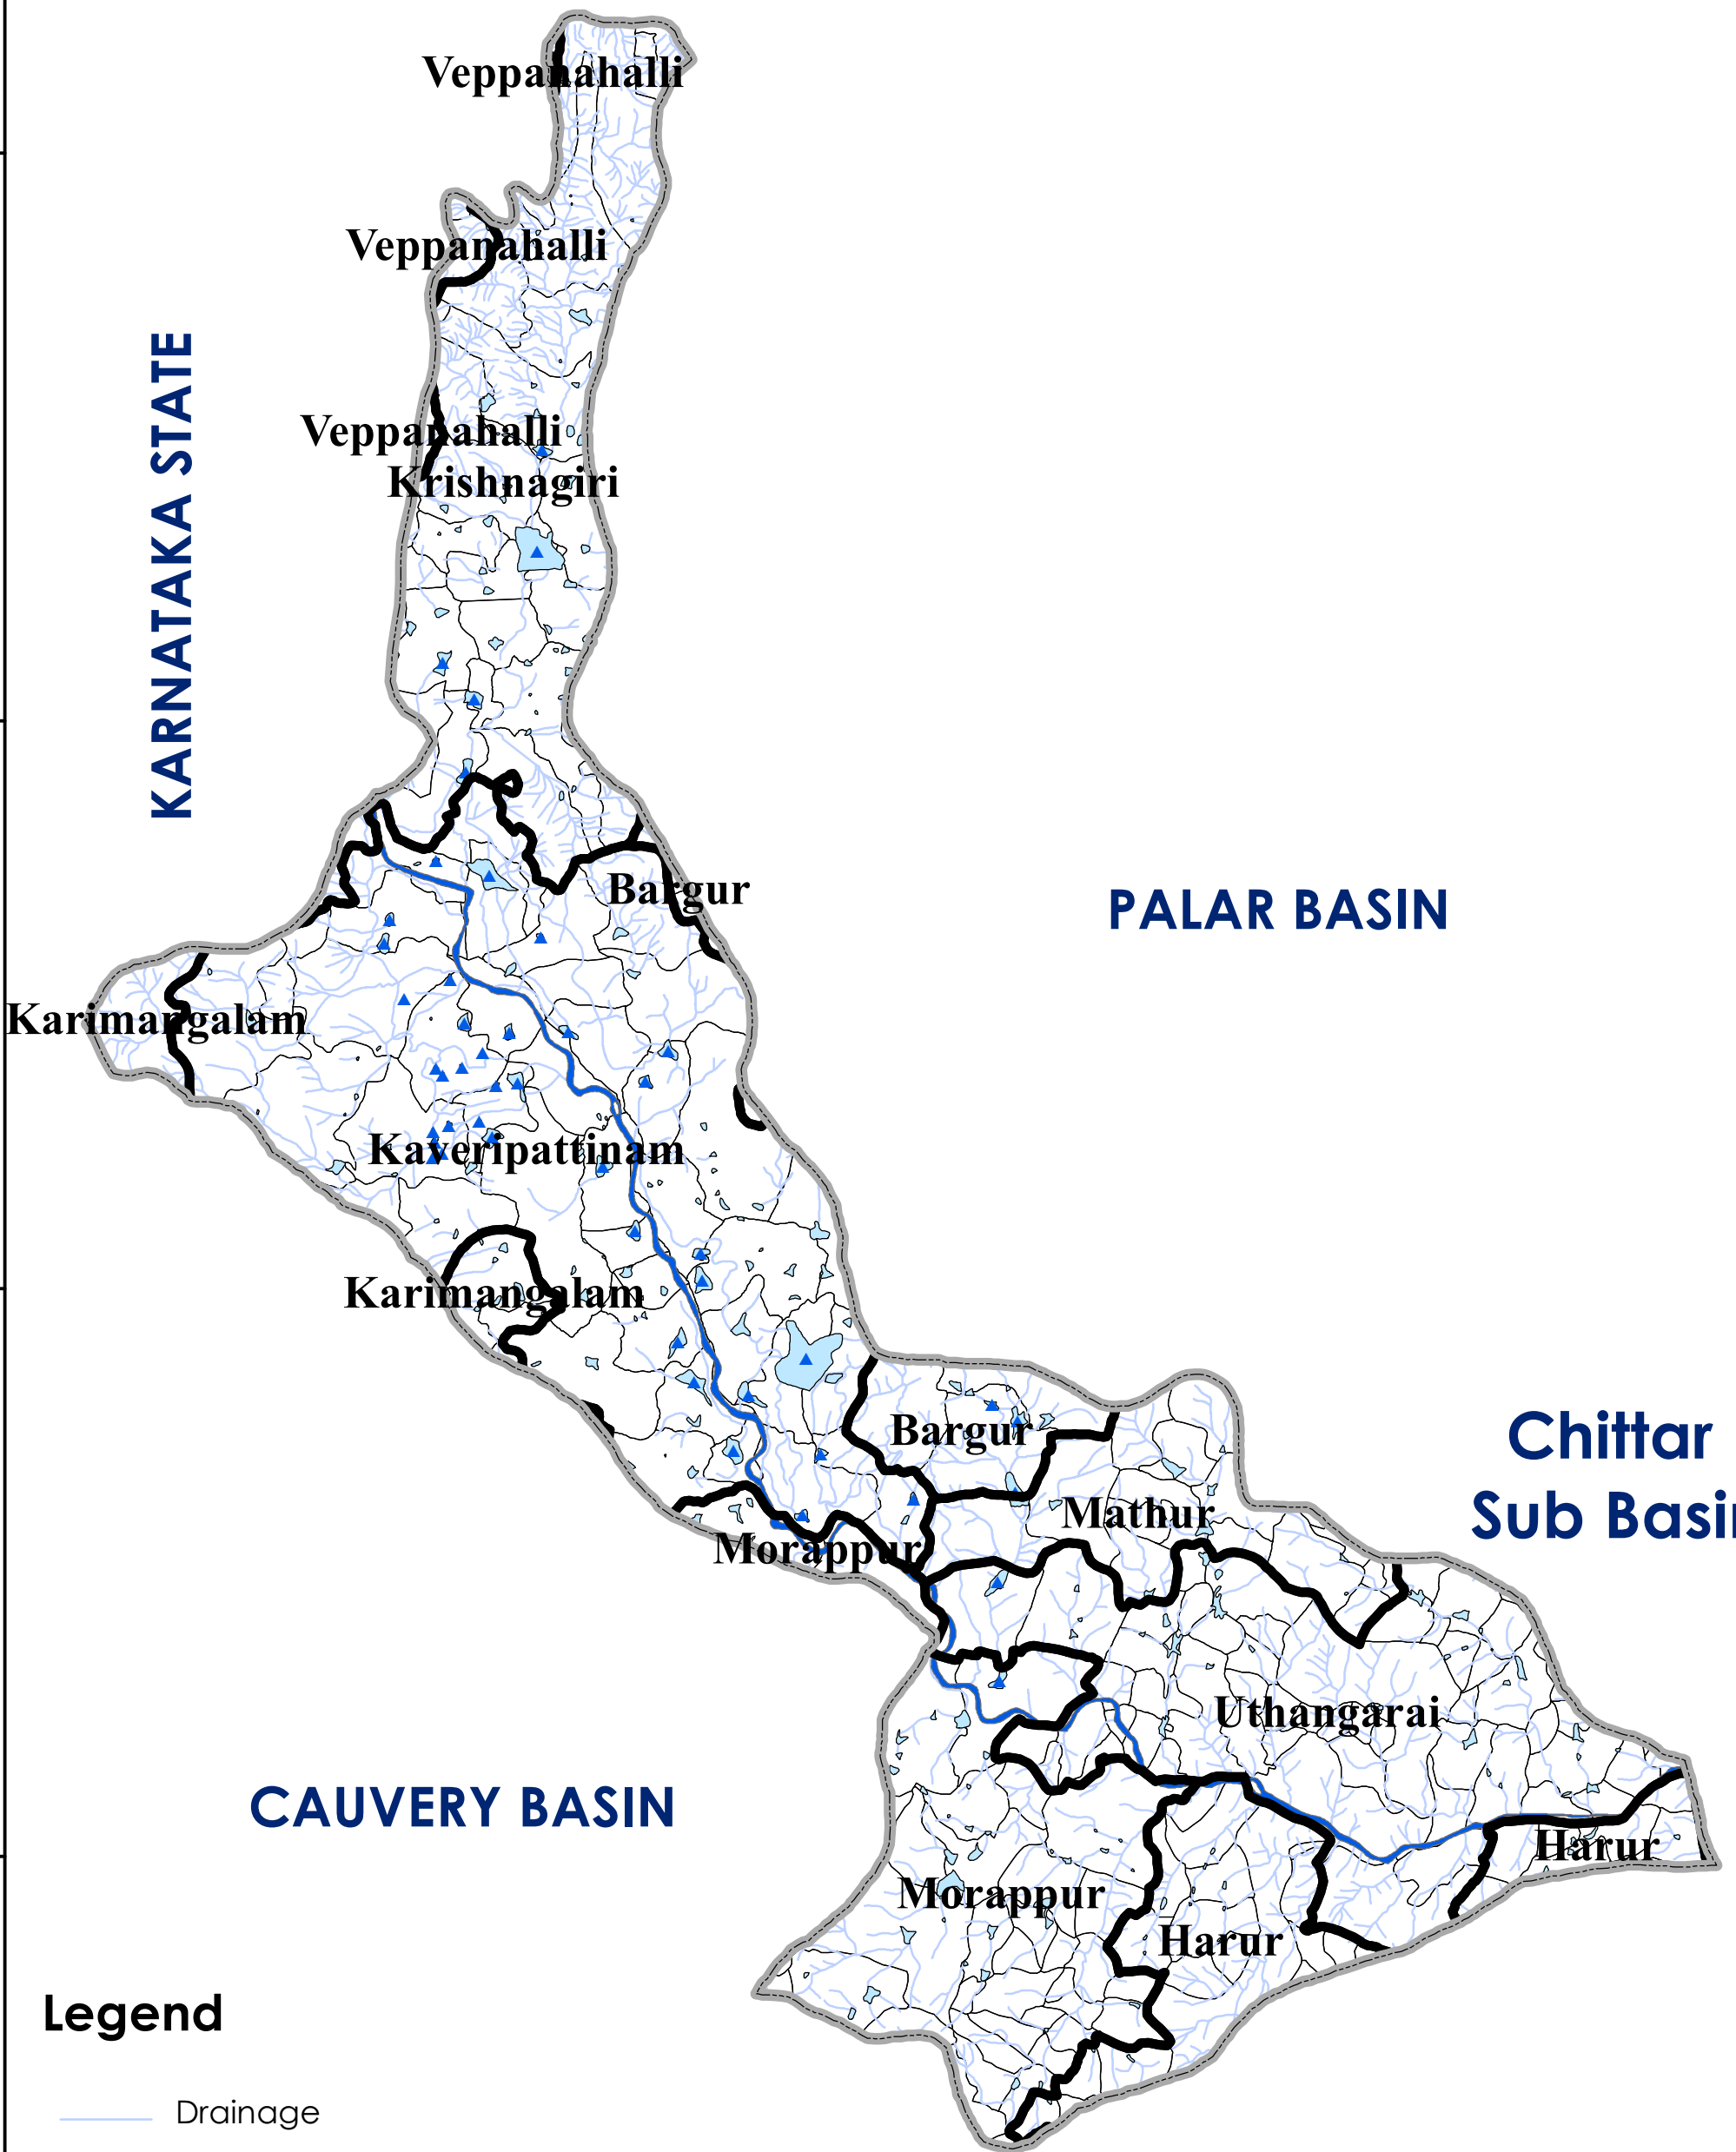

Krishnagiri Upto Pambar Sub Basin

KARNATAKA STATE

PALAR BASIN

Chittar Sub Basin

CAUVERY BASIN

Legend

-  Drainage
-  River
-  Tanks
-  Dharmapuril (Villages)

Scale