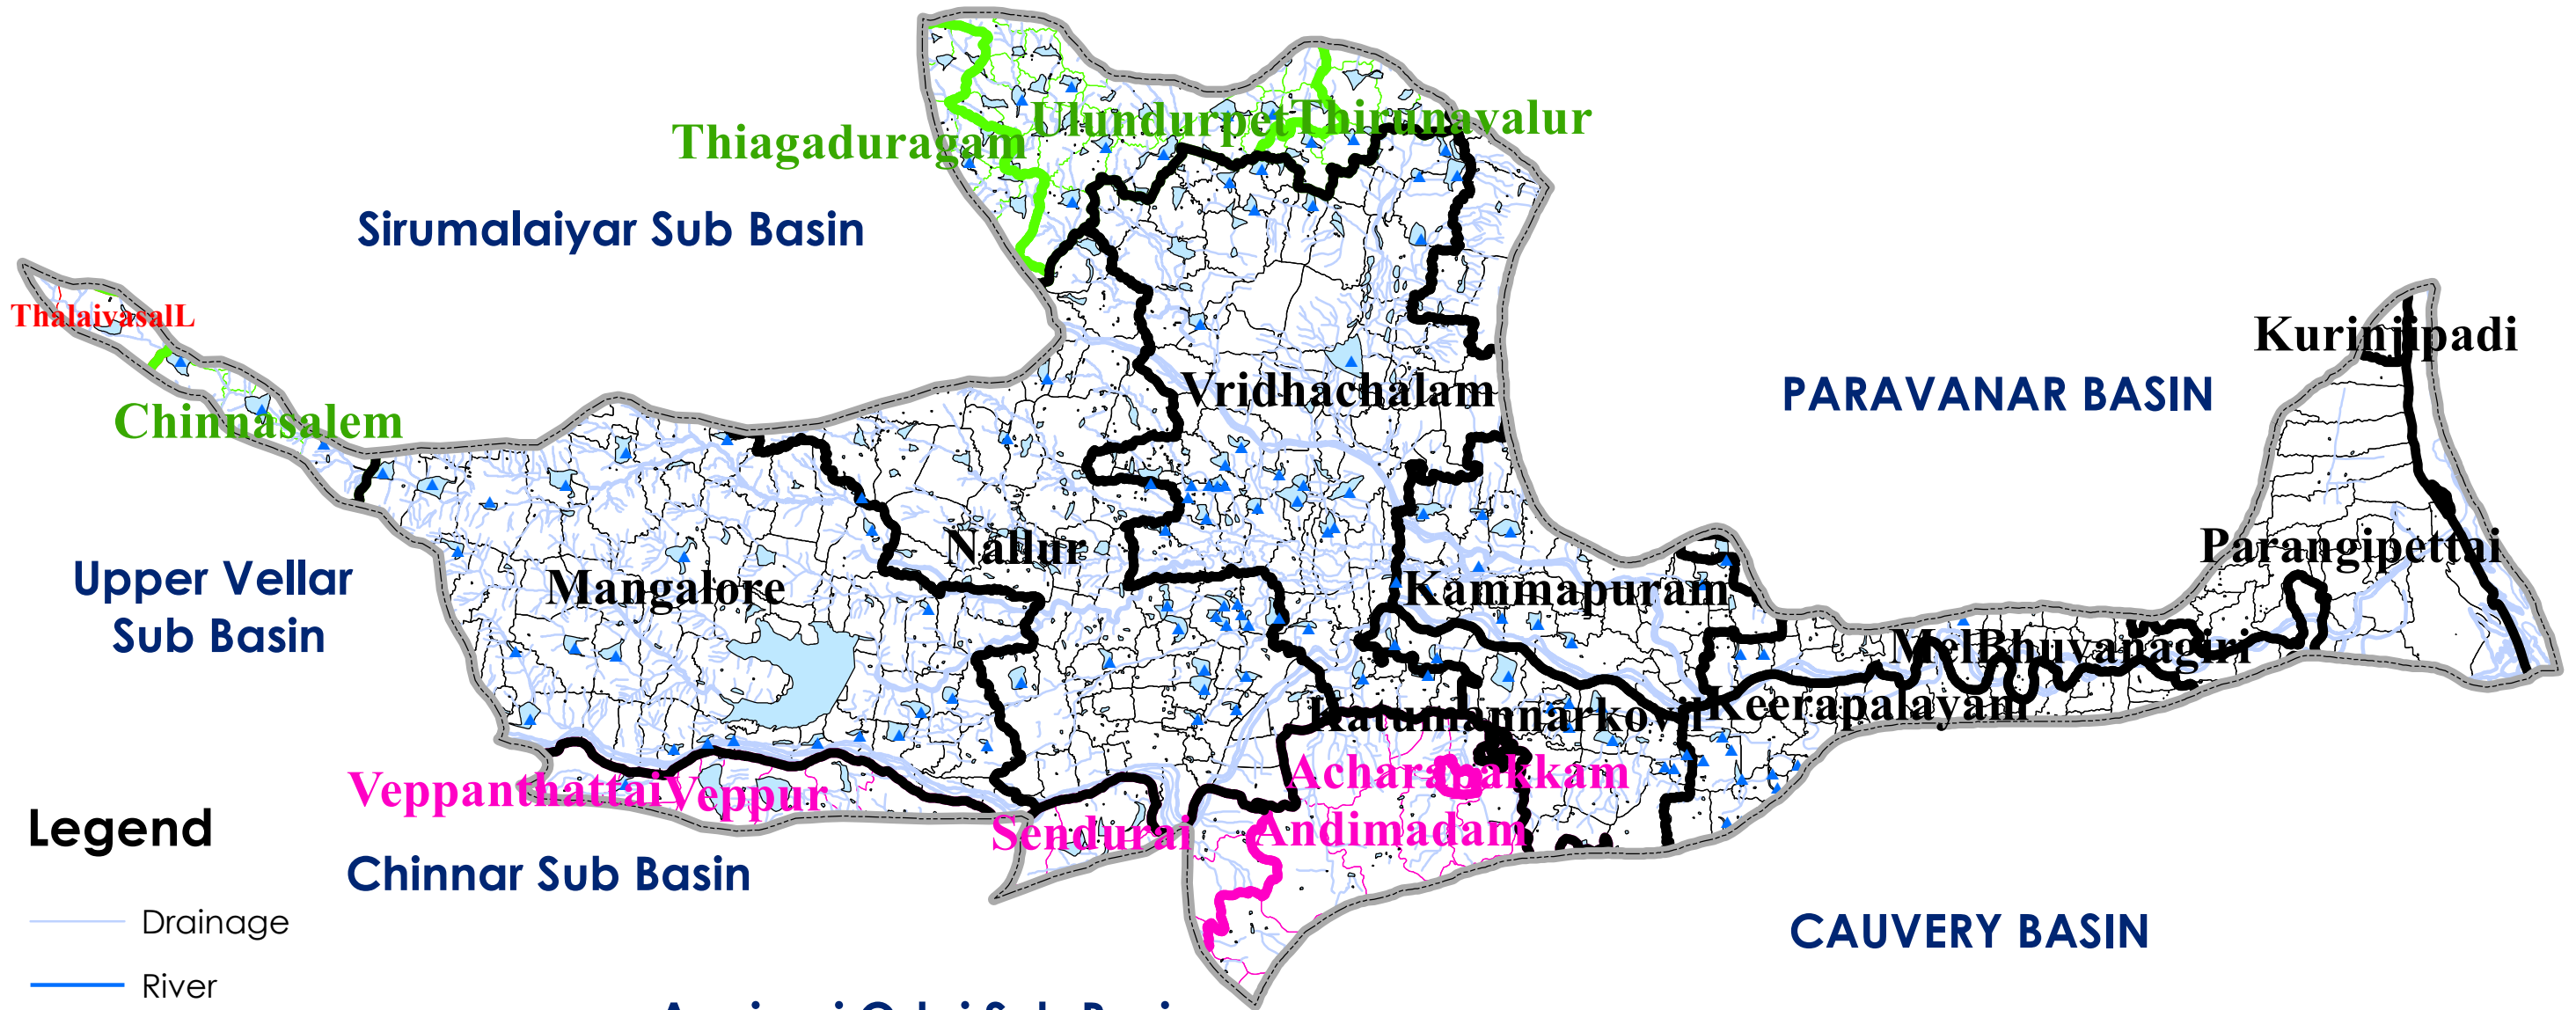

# Lower Vellar Sub Basin

## Legend

- Drainage
- River
- Tanks
- Salem (Villages)
- Perambalur (Villages)
- Villupuram (Villages)
- Cuddalorei (Villages)

## Scale