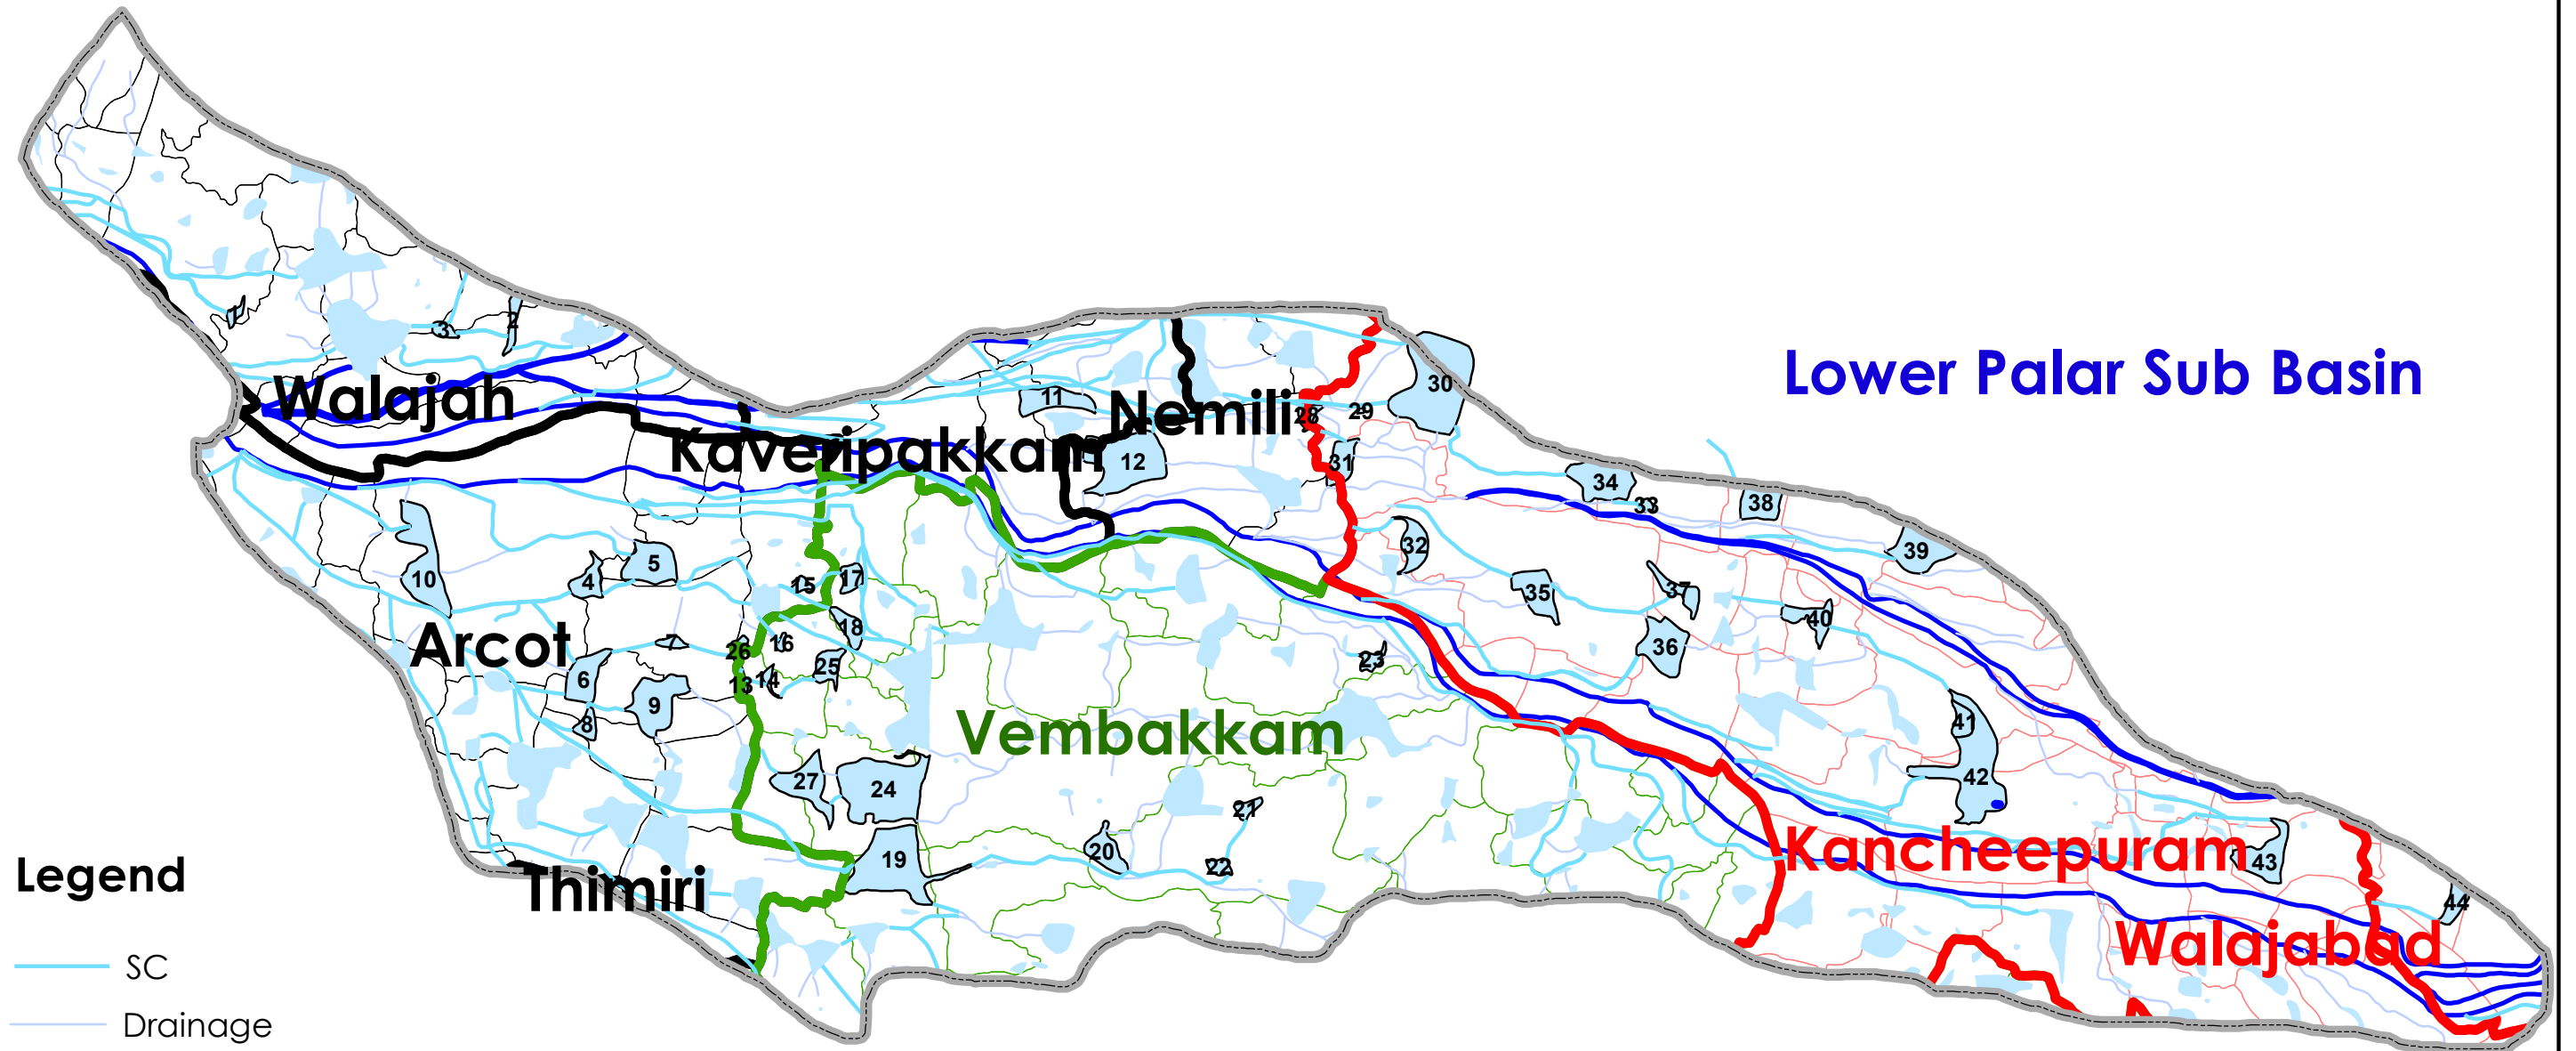

# Vegavathi Sub Basin WRD - Drainage map

**CHENNAI BASIN**

**Lower Palar Sub Basin**

**Cheyar Sub Basin**

## Legend

- SC
- Drainage
- River
- Tank (TNIAMP)
- Tank
- Thiruvanamalai
- Vellore
- Kancheepuram

## Scale

13°0'0"N

79°30'0"E

79°45'0"E

13°0'0"N

12°45'0"N

79°30'0"E

79°45'0"E

12°45'0"N