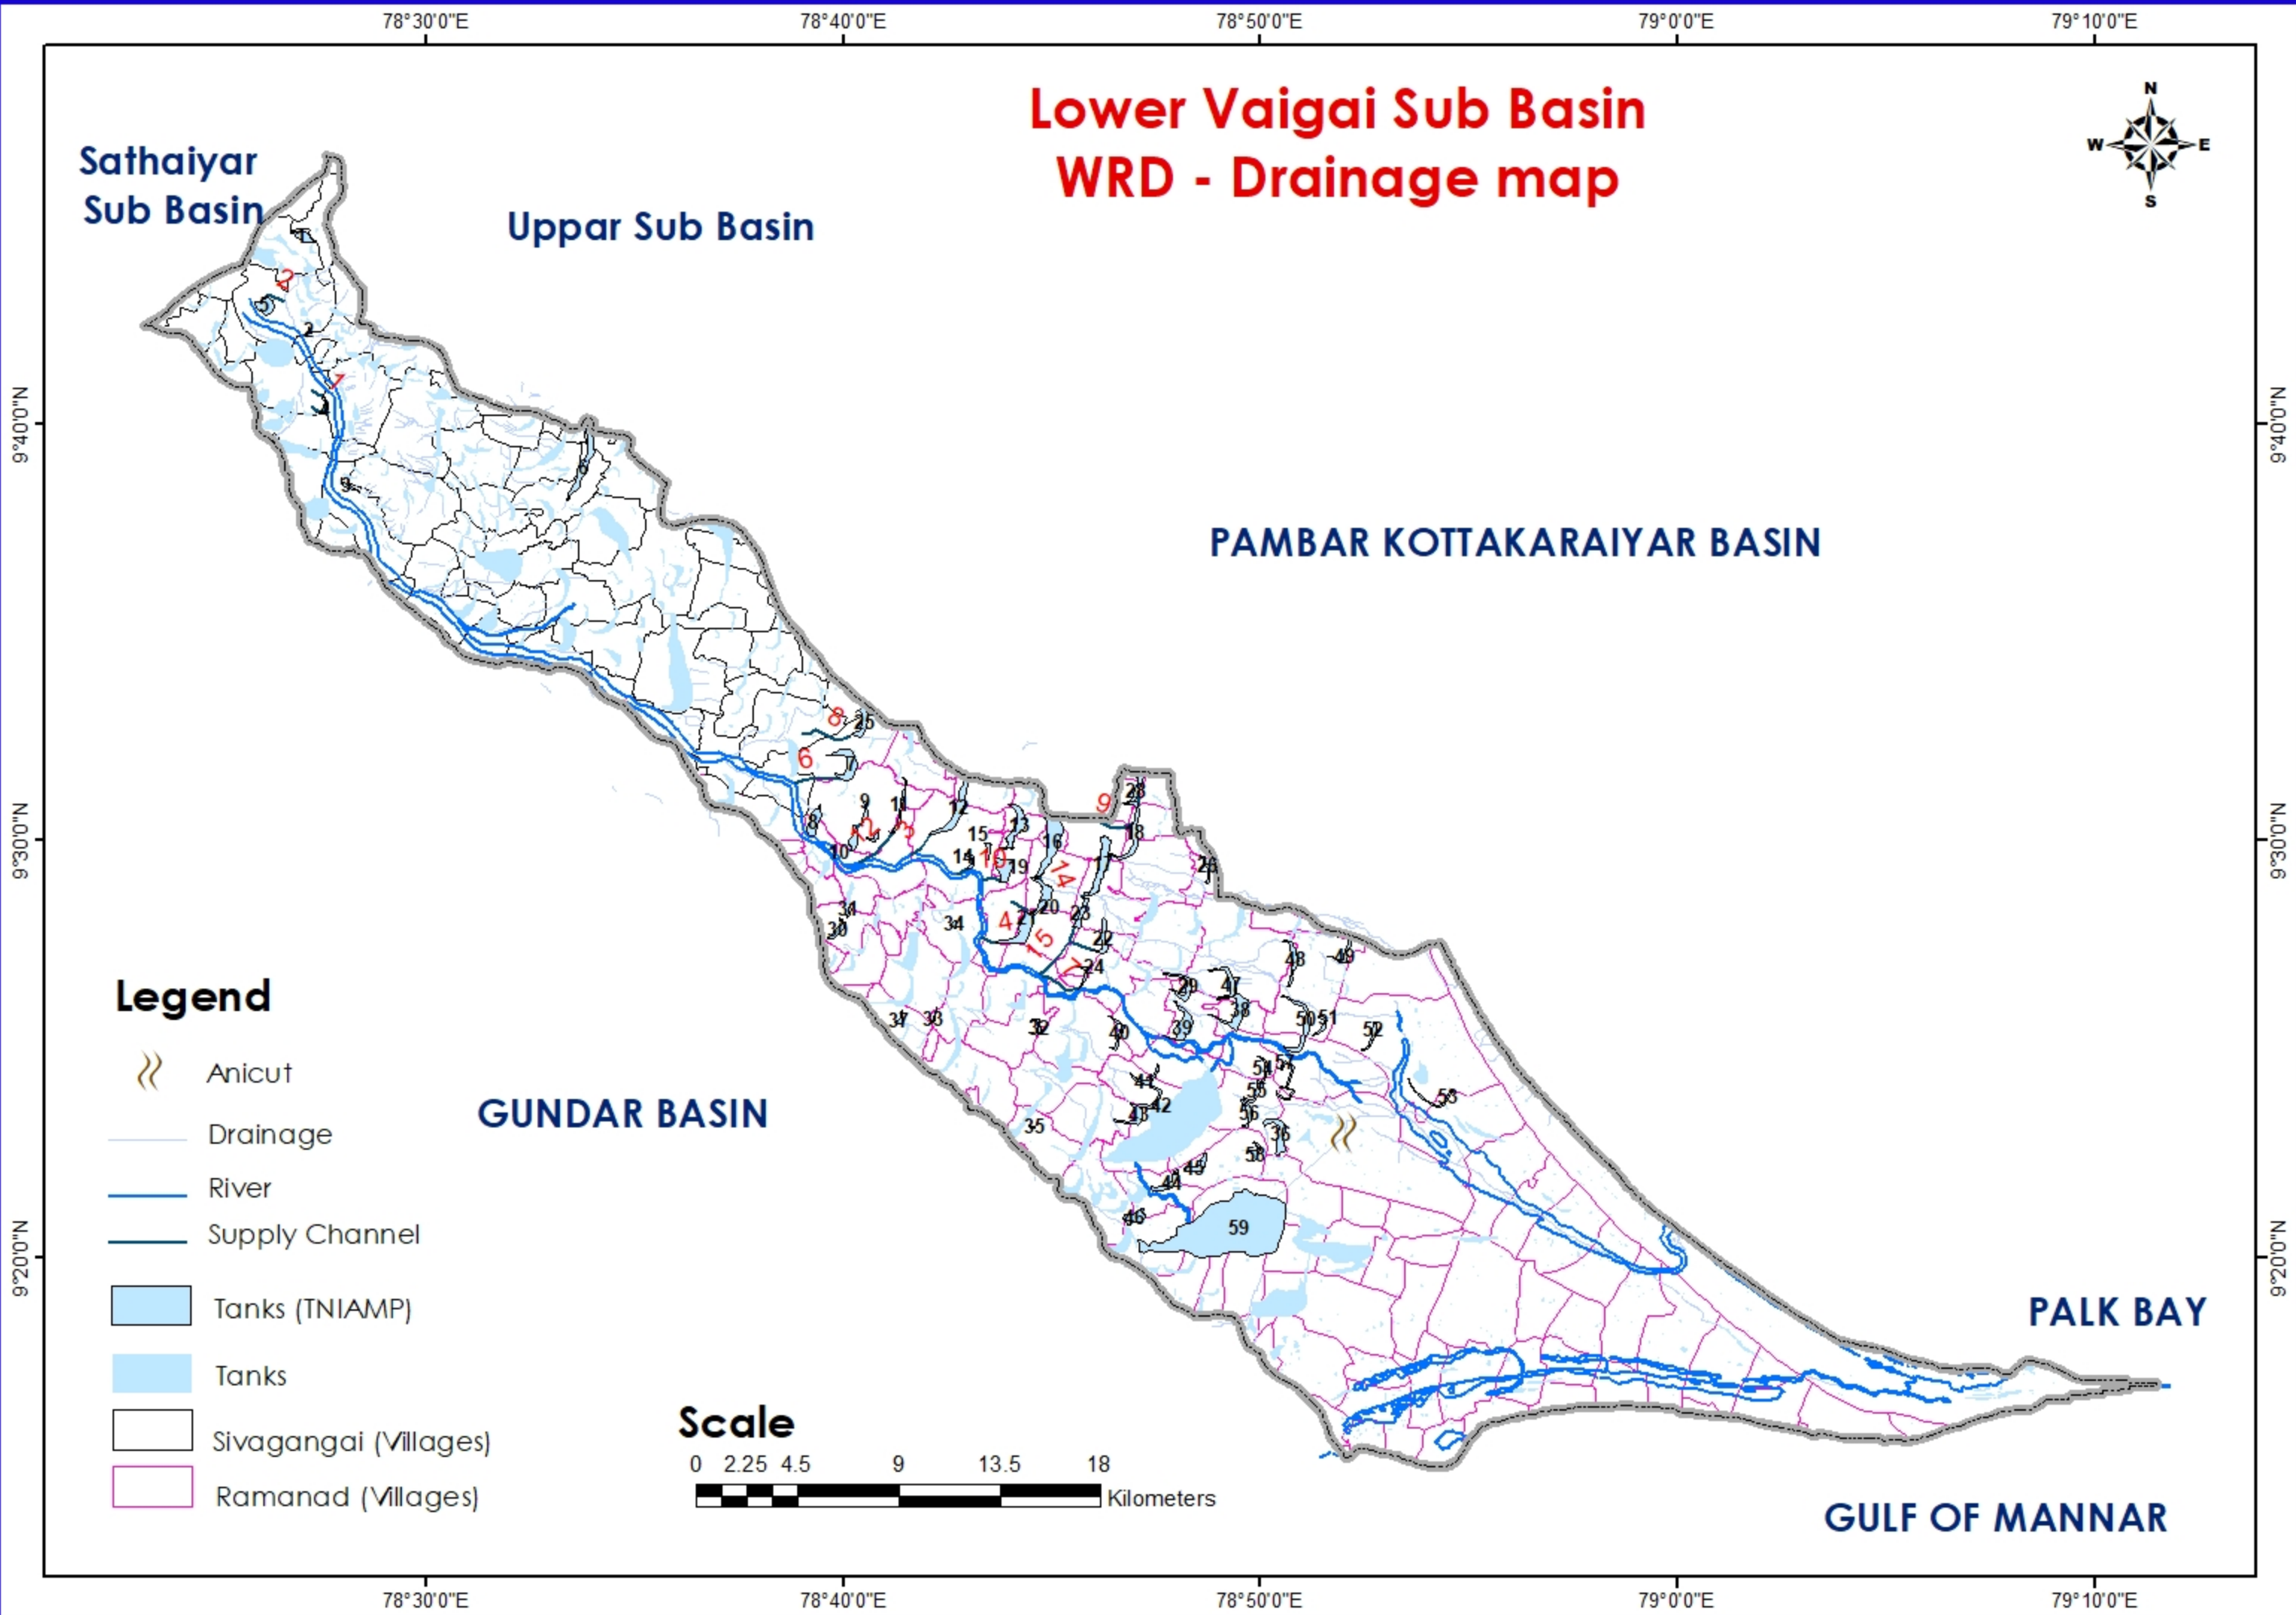

# Lower Vaigai Sub Basin WRD - Drainage map

Sathaiyar  
Sub Basin

Uppar Sub Basin

PAMBAR KOTTAKARAIYAR BASIN

GUNDAR BASIN

PALK BAY

GULF OF MANNAR

## Legend

- Anicut
- Drainage
- River
- Supply Channel
- Tanks (TNIAMP)
- Tanks
- Sivagangai (Villages)
- Ramanad (Villages)

## Scale