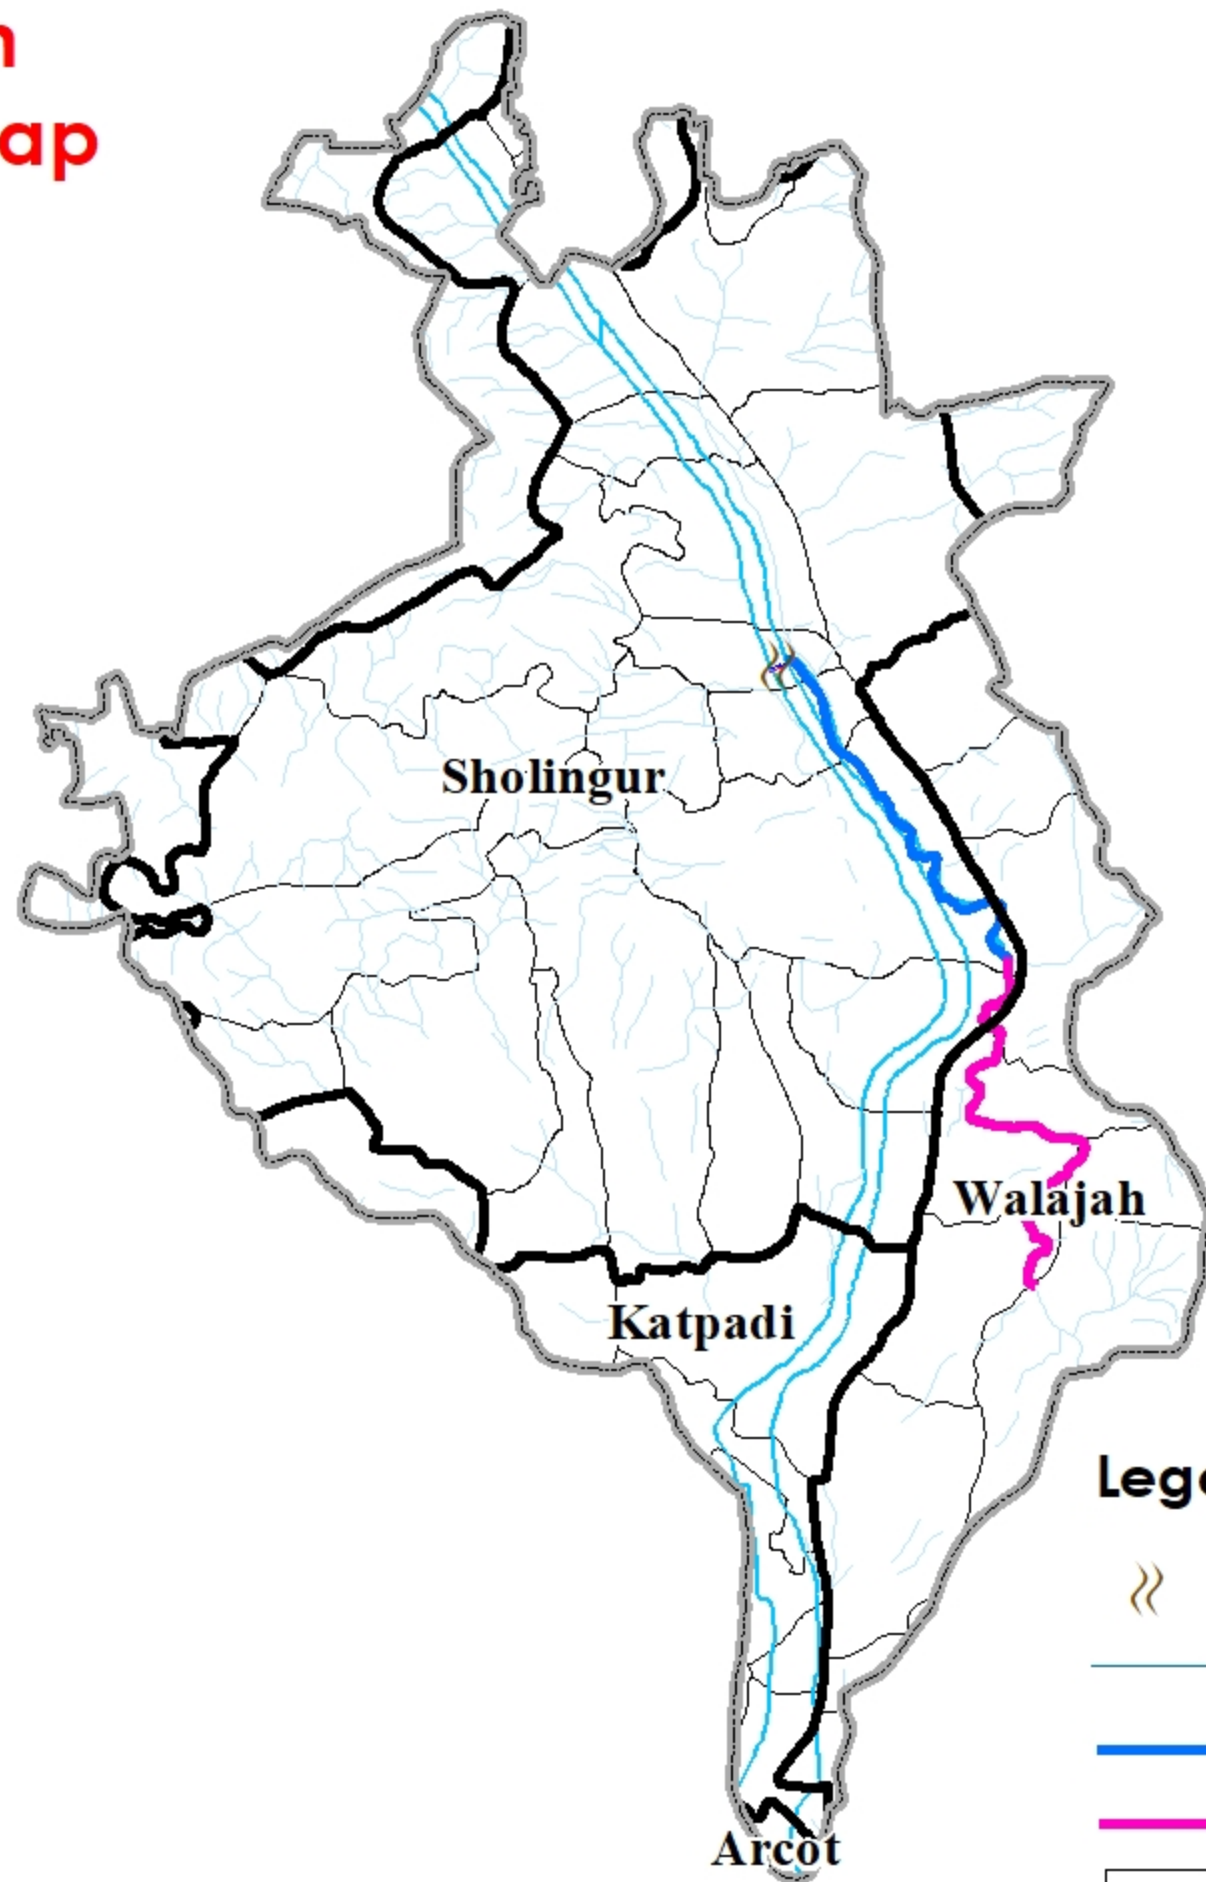

Poiney Sub Basin WRD - Drainage Map

Legend

- Anicut
- Stream
- East Main Channel (TNIAMP)
- South Main Channel (TNIAMP)
- Vellore

Scale